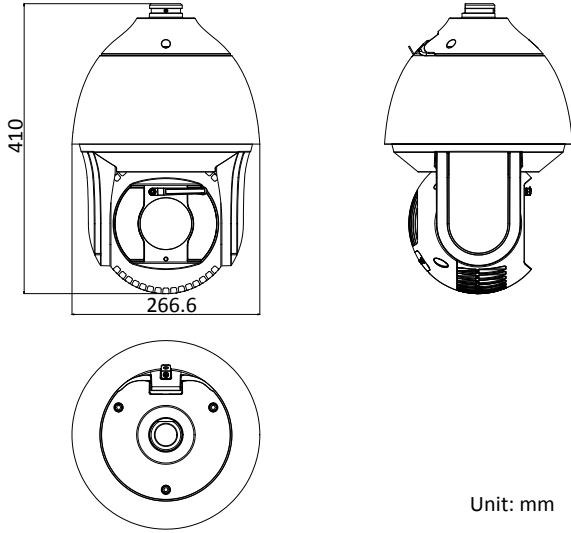

Order Model

DS-2DF8436IX-AEL, without wiper, 24 VAC & Hi-PoE

DS-2DF8436IX-AELW, with wiper, 24 VAC & Hi-PoE

Dimensions

Unit: mm