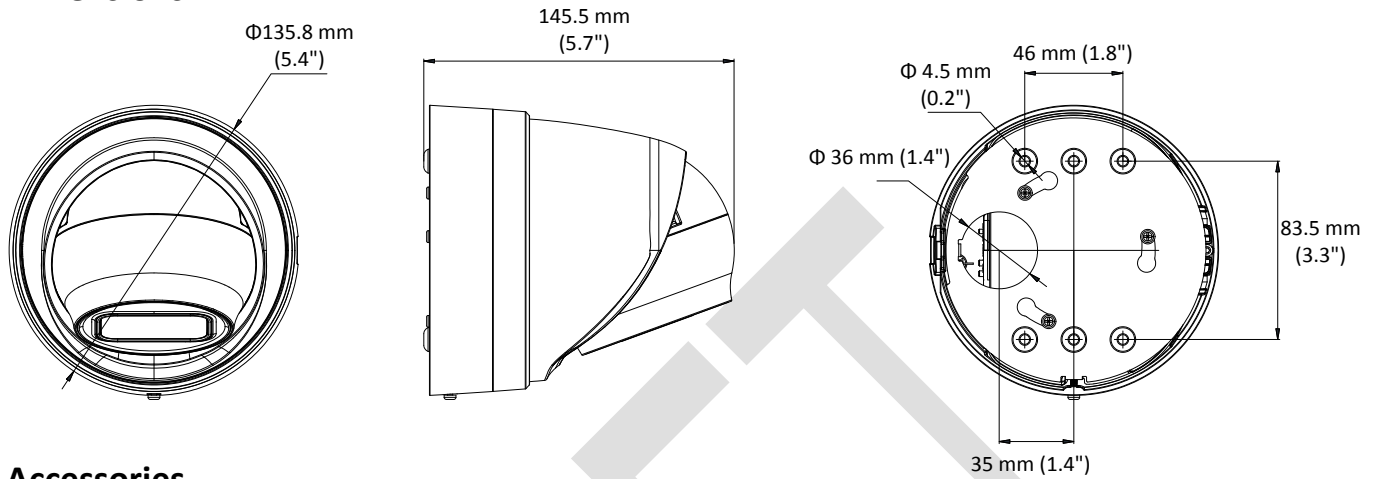

Available Model:

DS-2CD2H83G0-IZS(2.8 to 12 mm)

Dimensions

Accessories