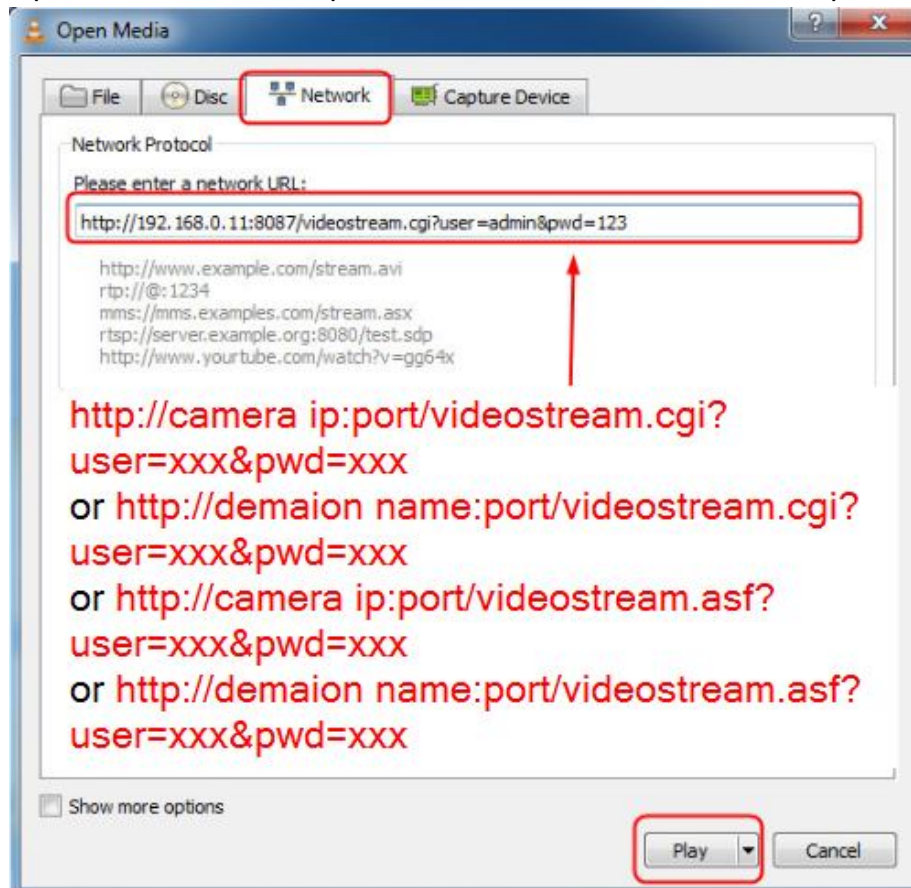

How to watch video stream on VLC media player?

Step 1: Open VLC media player, click **Media > Open Network Stream...**

Step 2: Click **Network** tab and put in URL.

The URL can be four formats as below.

1. `http://camera ip:port/videostream.cgi?user=xxx&pwd=xxx`
2. `http://demaion name:port/videostream.cgi?user=xxx&pwd=xxx`
3. `http://camera ip:port/videostream.asf?user=xxx&pwd=xxx`
4. `http://demaion name:port/videostream.asf?user=xxx&pwd=xxx`

Note: For internet access please log in with internet IP or domain name. Eg:
http://camera internet ip:port/videostream.cgi?user=xxx&pwd=xxx
or http://demaion name:port/videostream.cgi?user=xxx&pwd=xxx