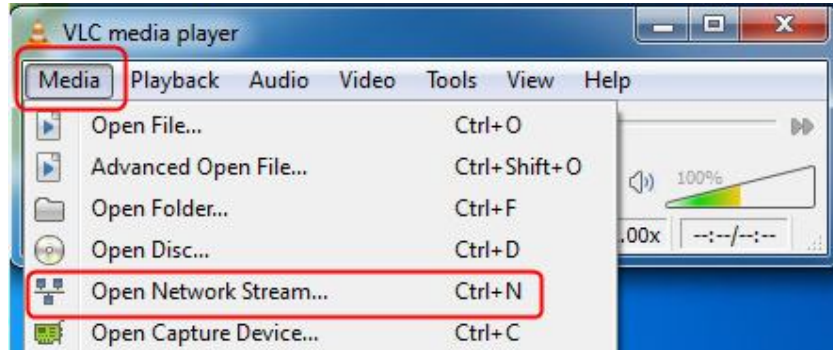

How to watch video stream on VLC media player?

Step 1: Open VLC media player, click **Media > Open Network Stream...**

Step 2: Click **Network** tab and put in URL.

The URL can be four formats as below.

1. `http://camera ip:port/videostream.cgi?user=xxx&pwd=xxx`
2. `http://demaion name:port/videostream.cgi?user=xxx&pwd=xxx`
3. `http://camera ip:port/videostream.asf?user=xxx&pwd=xxx`
4. `http://demaion name:port/videostream.asf?user=xxx&pwd=xxx`